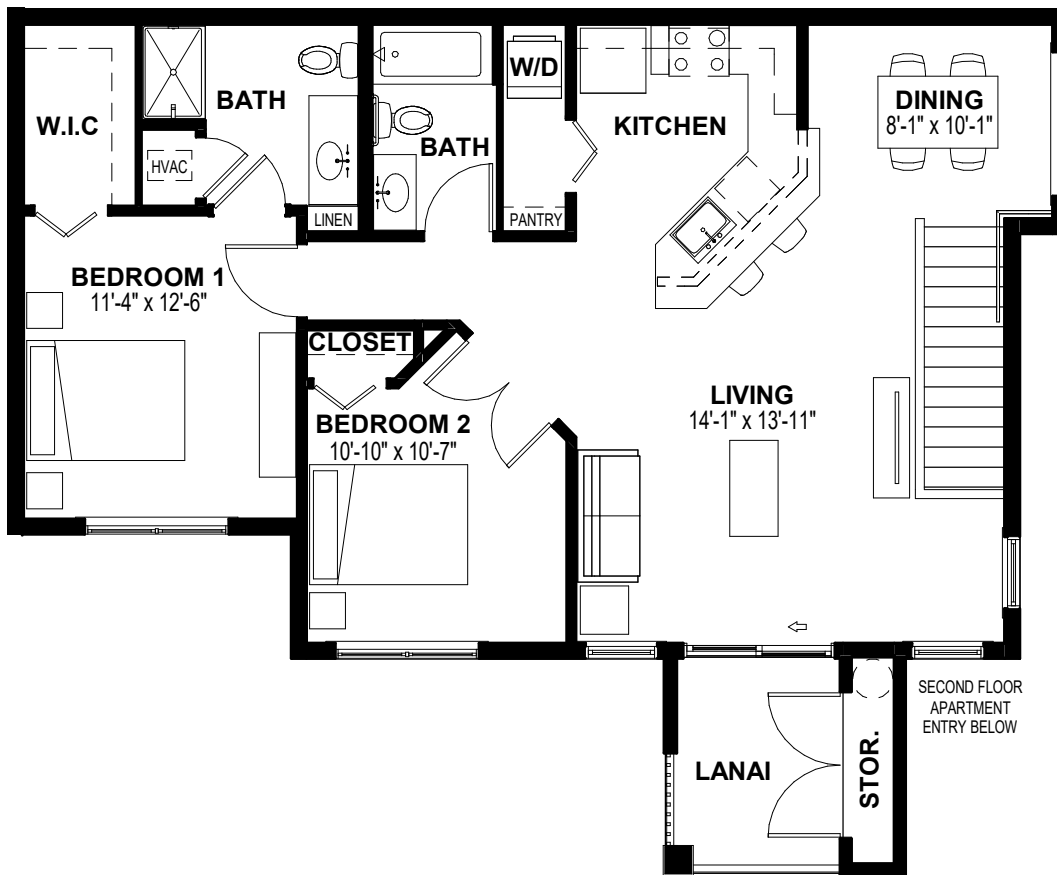

## UNIT IIB

1,129 Square Feet | 2 Bedroom, 2 Bath | First Floor

# THE RESIDENCES

at Creighton Waterway

UNIT IIB (ADA)

1,129 Square Feet | 2 Bedroom, 2 Bath | First Floor

## UNIT IIB

1,191 Square Feet | 2 Bedroom, 2 Bath | Second Floor