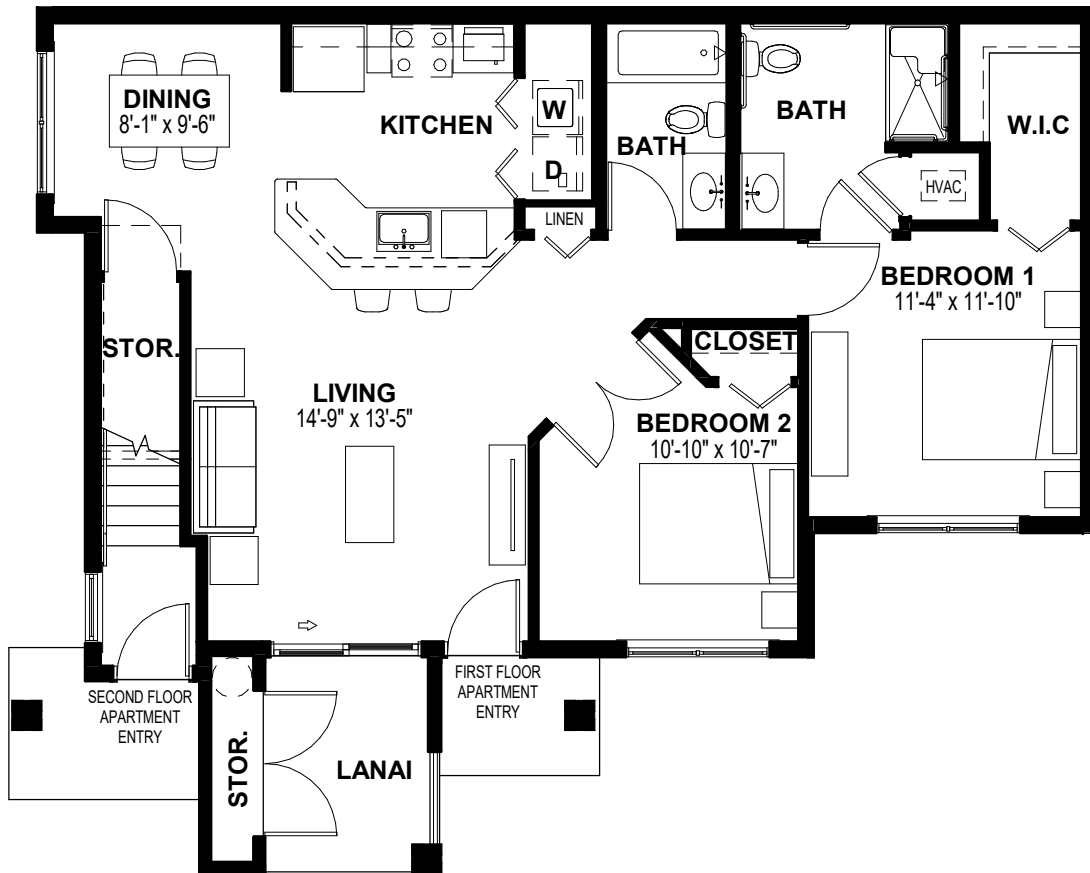

## UNIT IIB

1,129 Square Feet | 2 Bedroom, 2 Bath | First Floor

# THE RESIDENCES

at Creighton Waterway

UNIT IIB (ADA)

1,129 Square Feet | 2 Bedroom, 2 Bath | First Floor