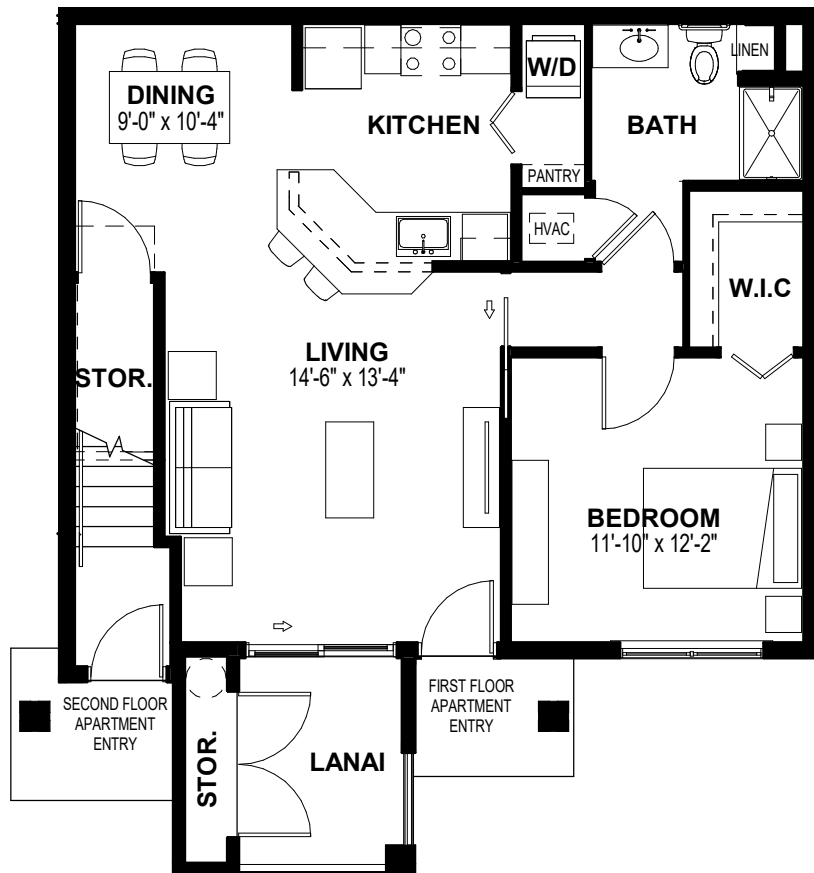

## UNIT I

884 Square Feet | 1 Bedroom, 1 Bath | First Floor

# THE RESIDENCES

at Creighton Waterway

UNIT I (ADA)

884 Square Feet | 1 Bedroom, 1 Bath | First Floor

## UNIT I

946 Square Feet | 1 Bedroom, 1 Bath | Second Floor

## UNIT IIA

1,129 Square Feet | 2 Bedroom, 2 Bath | First Floor