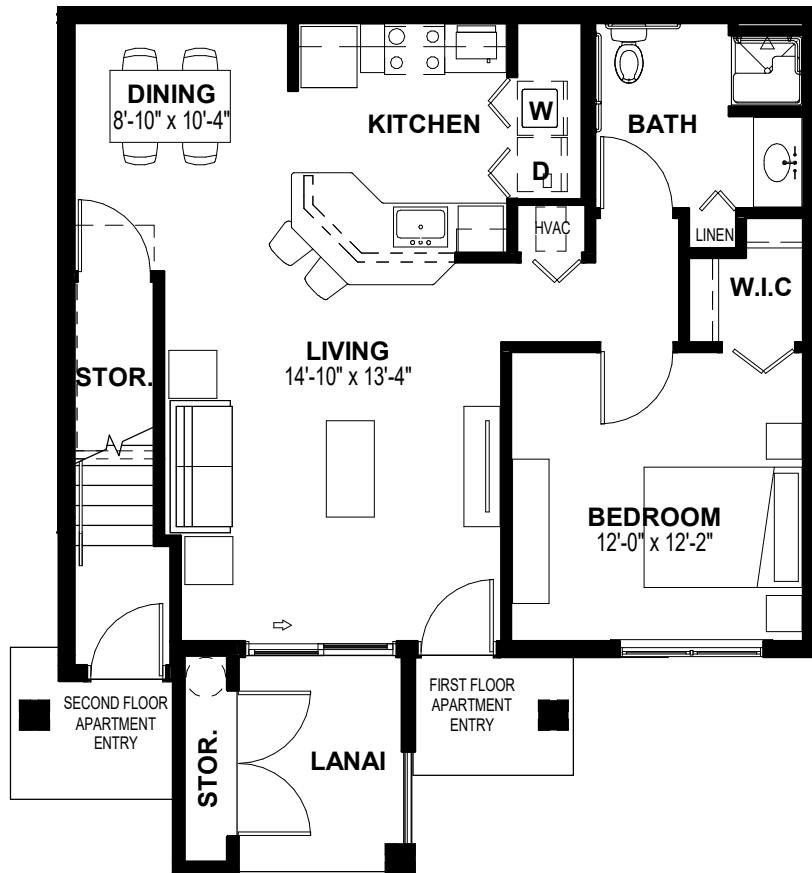

## UNIT I

884 Square Feet | 1 Bedroom, 1 Bath | First Floor

# THE RESIDENCES

at Creighton Waterway

UNIT I (ADA)

884 Square Feet | 1 Bedroom, 1 Bath | First Floor

## UNIT I

946 Square Feet | 1 Bedroom, 1 Bath | Second Floor

## UNIT IIA

1,129 Square Feet | 2 Bedroom, 2 Bath | First Floor