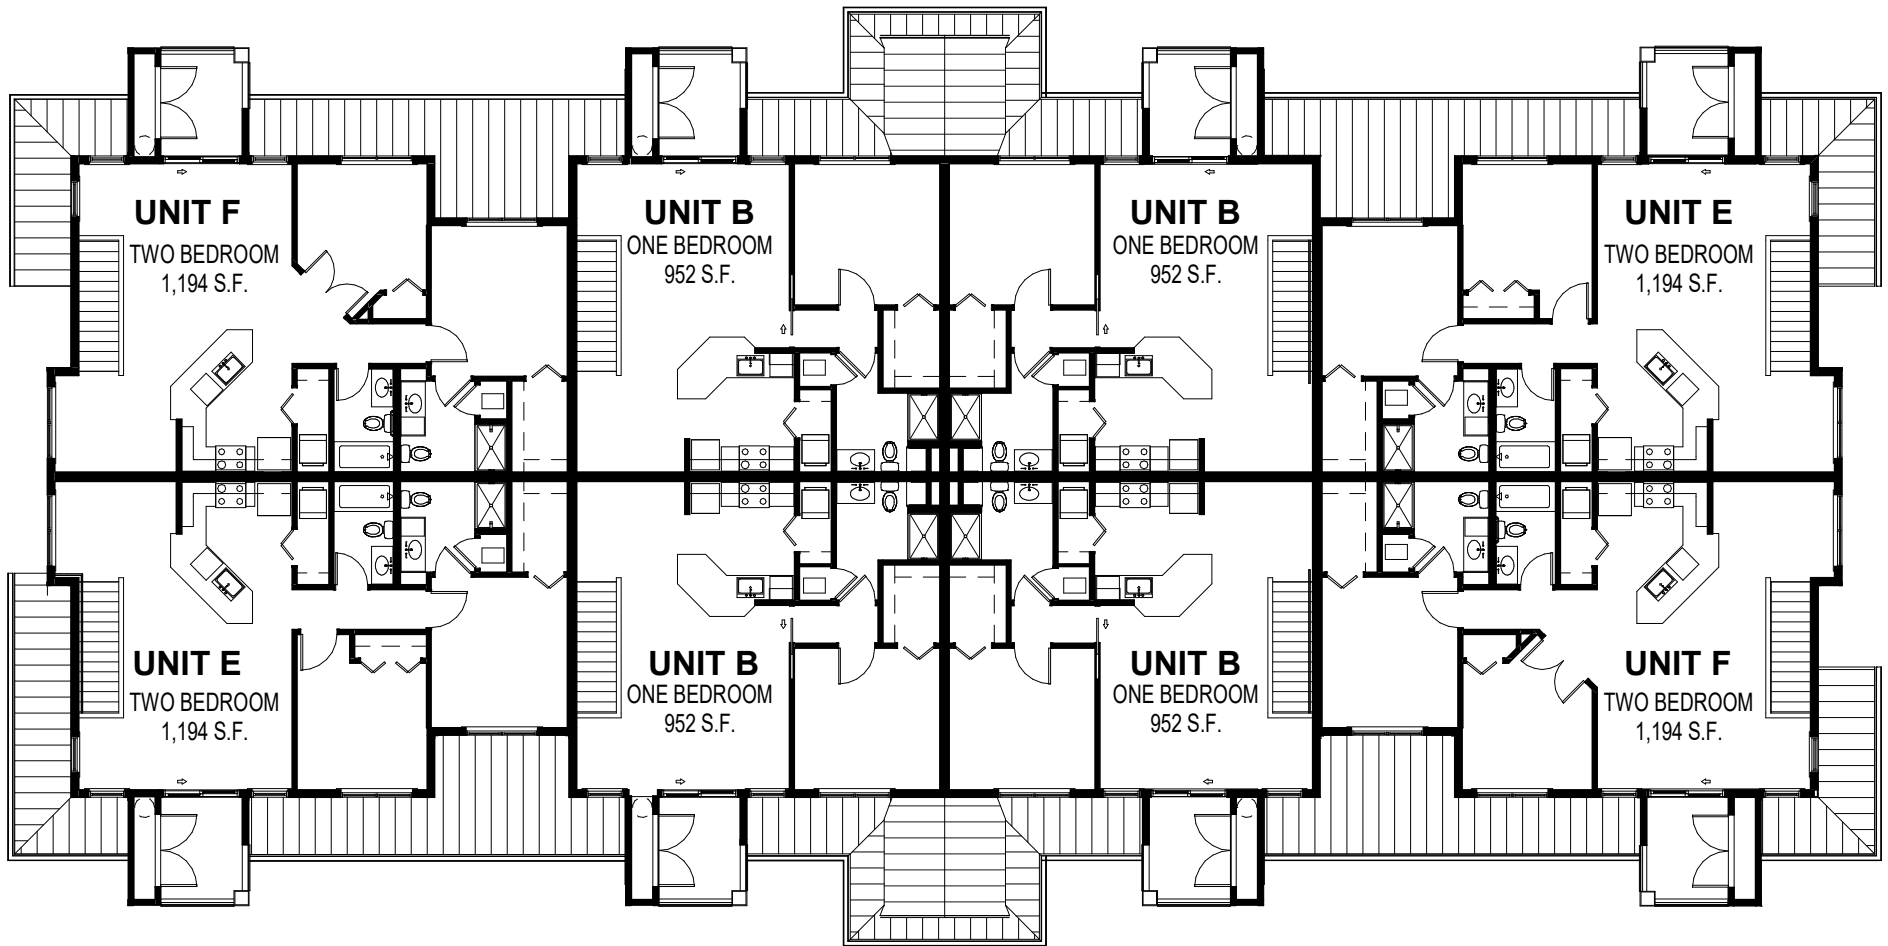

BUILDING 2 - FIRST FLOOR

4801 FRUITVILLE ROAD

THE BERGAMOT ON 780

SCALE: 1/16" = 1'-0"

BUILDING 2 - SECOND FLOOR

4801 FRUITVILLE ROAD

THE BERGAMOT ON 780

SCALE: 1/16" = 1'-0"

BUILDINGS 1, 3, 5 - FIRST FLOOR

4841, 4809, 4825 FRUITVILLE ROAD

THE BERGAMOT ON 780

SCALE: 1/16" = 1'-0"

BUILDINGS 1, 3, 5 - SECOND FLOOR

4841, 4809, 4825 FRUITVILLE ROAD

THE BERGAMOT ON 780

SCALE: 1/16" = 1'-0"

BUILDINGS 4, 6 - FIRST FLOOR

4817, 4833 FRUITVILLE ROAD

THE BERGAMOT ON 780

SCALE: 1/16" = 1'-0"

BUILDINGS 4, 6 - SECOND FLOOR

4817, 4833 FRUITVILLE ROAD

THE BERGAMOT ON 780

SCALE: 1/16" = 1'-0"