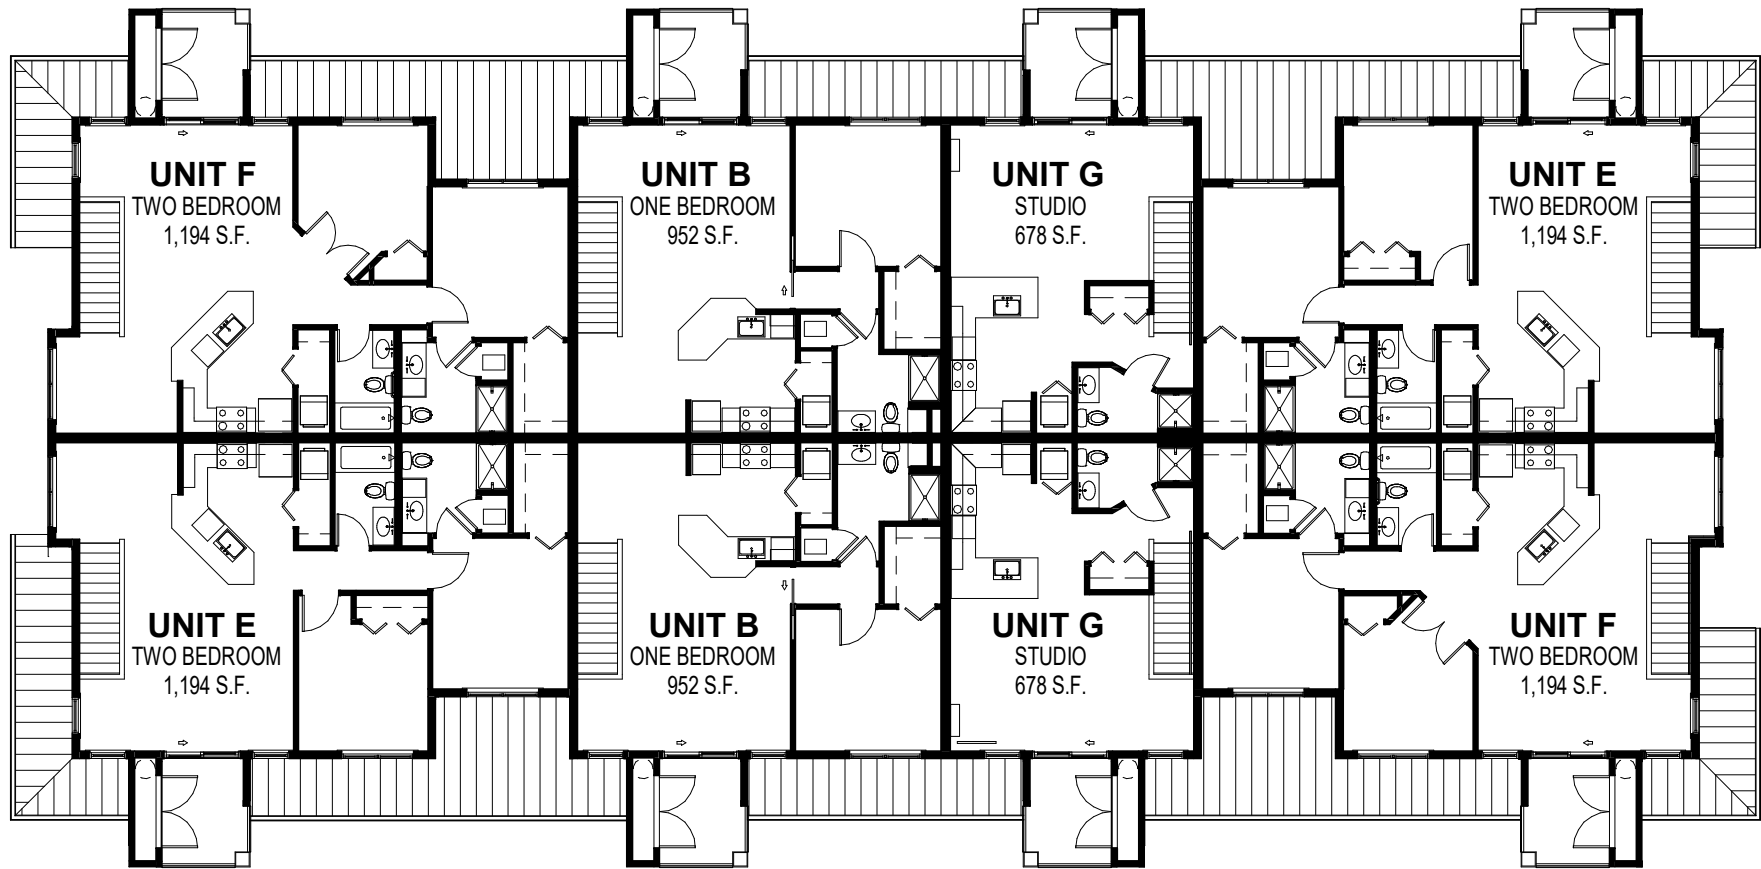

BUILDING 2 - FIRST FLOOR

4801 FRUITVILLE ROAD

THE BERGAMOT ON 780

SCALE: 1/16" = 1'-0"

BUILDING 2 - SECOND FLOOR

4801 FRUITVILLE ROAD

THE BERGAMOT ON 780

SCALE: 1/16" = 1'-0"

BUILDINGS 1, 3, 5 - FIRST FLOOR

4841, 4809, 4825 FRUITVILLE ROAD

THE BERGAMOT ON 780

SCALE: 1/16" = 1'-0"

BUILDINGS 1, 3, 5 - SECOND FLOOR

4841, 4809, 4825 FRUITVILLE ROAD

THE BERGAMOT ON 780

SCALE: 1/16" = 1'-0"

BUILDINGS 4, 6 - FIRST FLOOR

4817, 4833 FRUITVILLE ROAD

THE BERGAMOT ON 780

SCALE: 1/16" = 1'-0"

BUILDINGS 4, 6 - SECOND FLOOR

4817, 4833 FRUITVILLE ROAD

THE BERGAMOT ON 780

SCALE: 1/16" = 1'-0"