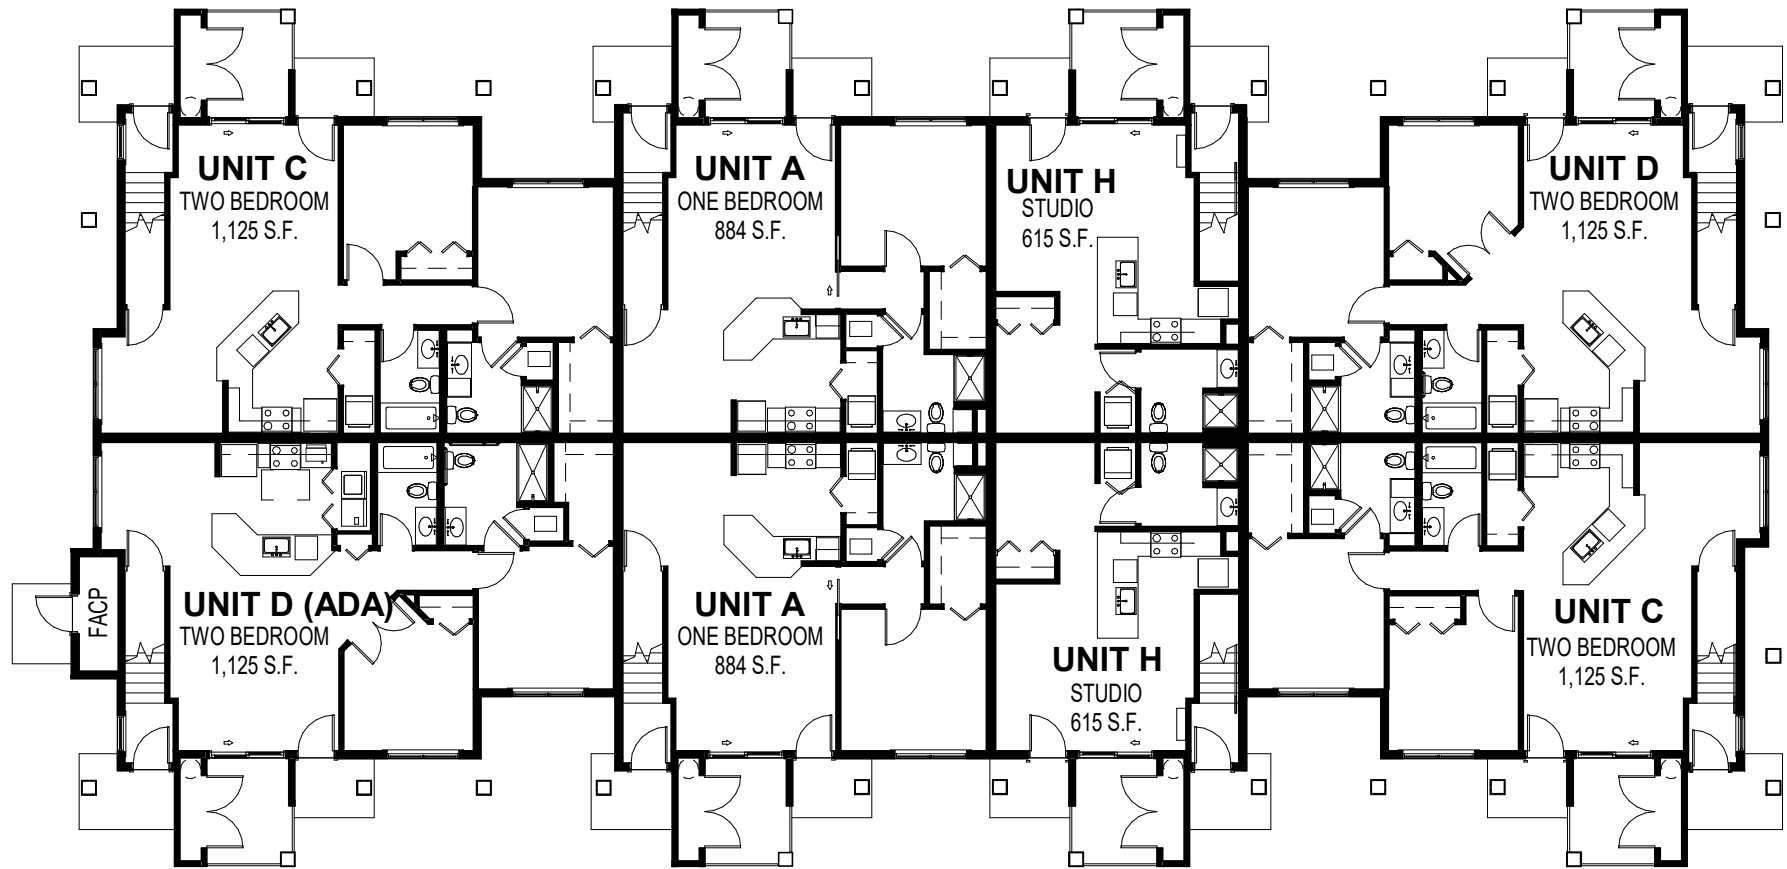

BUILDING 2 - FIRST FLOOR

4801 FRUITVILLE ROAD

THE BERGAMOT ON 780

SCALE: 1/16" = 1'-0"

BUILDING 2 - SECOND FLOOR

4801 FRUITVILLE ROAD

THE BERGAMOT ON 780

SCALE: 1/16" = 1'-0"

BUILDINGS 1, 3, 5 - FIRST FLOOR

4841, 4809, 4825 FRUITVILLE ROAD

THE BERGAMOT ON 780

SCALE: 1/16" = 1'-0"

BUILDINGS 1, 3, 5 - SECOND FLOOR

4841, 4809, 4825 FRUITVILLE ROAD

THE BERGAMOT ON 780

SCALE: 1/16" = 1'-0"

BUILDINGS 4, 6 - FIRST FLOOR

4817, 4833 FRUITVILLE ROAD

THE BERGAMOT ON 780

SCALE: 1/16" = 1'-0"

BUILDINGS 4, 6 - SECOND FLOOR

4817, 4833 FRUITVILLE ROAD

THE BERGAMOT ON 780

SCALE: 1/16" = 1'-0"